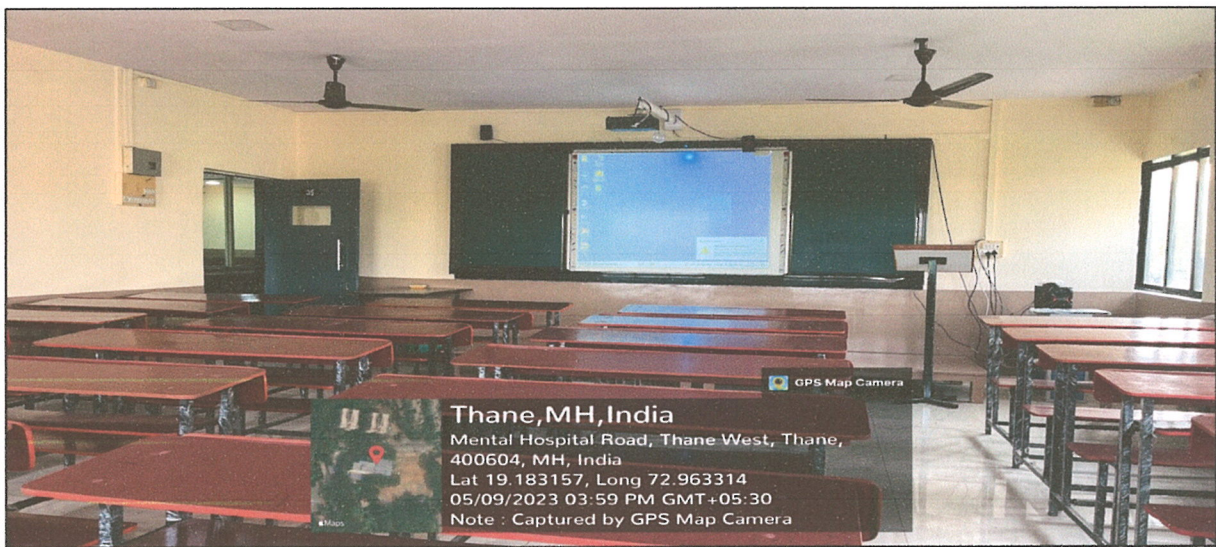

I/C PRINCIPAL

ANAND VISHWA GURUKUL COLLEGE OF LAW, THANE

Head Office Address : Raghunath Nagar, Next to Mittal Park, Wagle Estate, Thane (W) - 400604

Mob. No: 9967589008 • Website: www.anandvishwagurukul.com