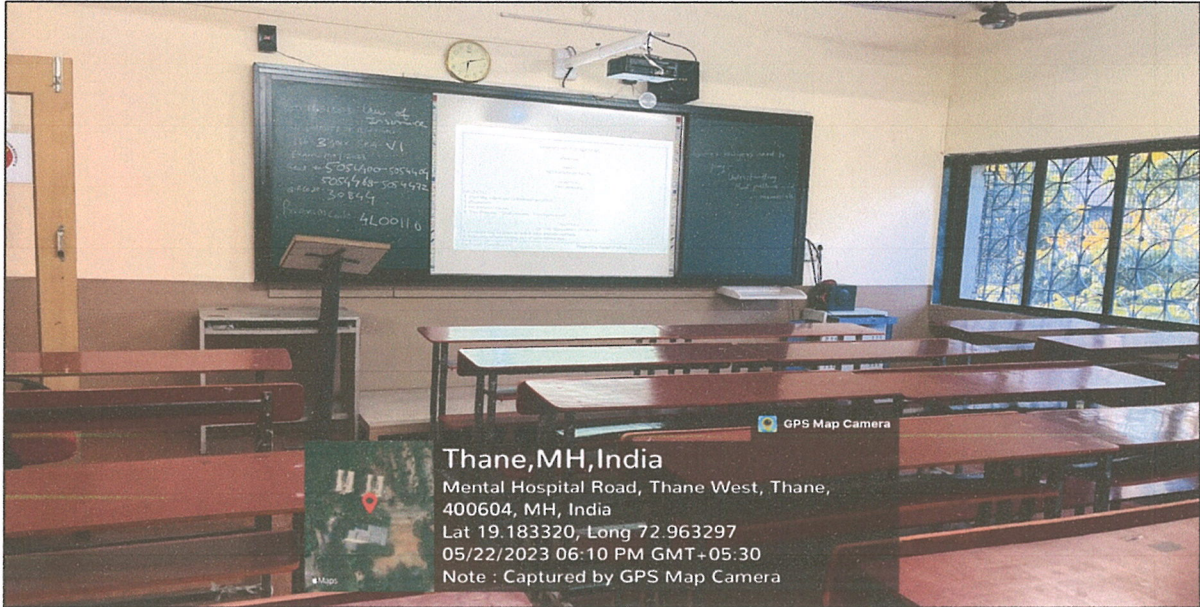

Sharda Education Society's

Anand Vishwa Gurukul College Of Law

NAAC Accredited 'B' Grade
Affiliated To University of Mumbai
Approved By Bar Council of India
LL.B - 3 Years | LL.B - 5 Years | LL.M

Diploma in Labour Law and Labour Welfare | Post Graduation Diploma in Cyber Law
Office Address: Near Mental Hospital, Opp. ACC Cement Colony, Thane (W) – 400604
Tel.: 9967589008 • Email : avgcollegeoflaw@gmail.com